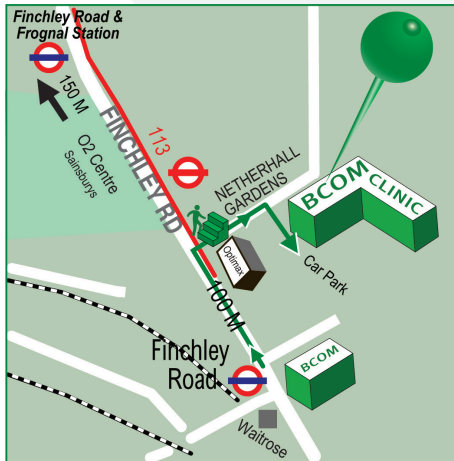

BCOM Osteopathic Clinic

Clinic Reception Opening Times

Monday to Friday
9:00am to 7:00pm

Saturday
9:00am to 1:00pm

Call us on **020 7435 7830**
www.bcom.ac.uk/clinic

- Free parking for patients
- 2 minutes walk from Finchley Road tube station (Jubilee & Metropolitan lines)
- 10 minutes walk from Finchley Road and Frognal overground station
- 15 minutes walk from Hampstead tube station